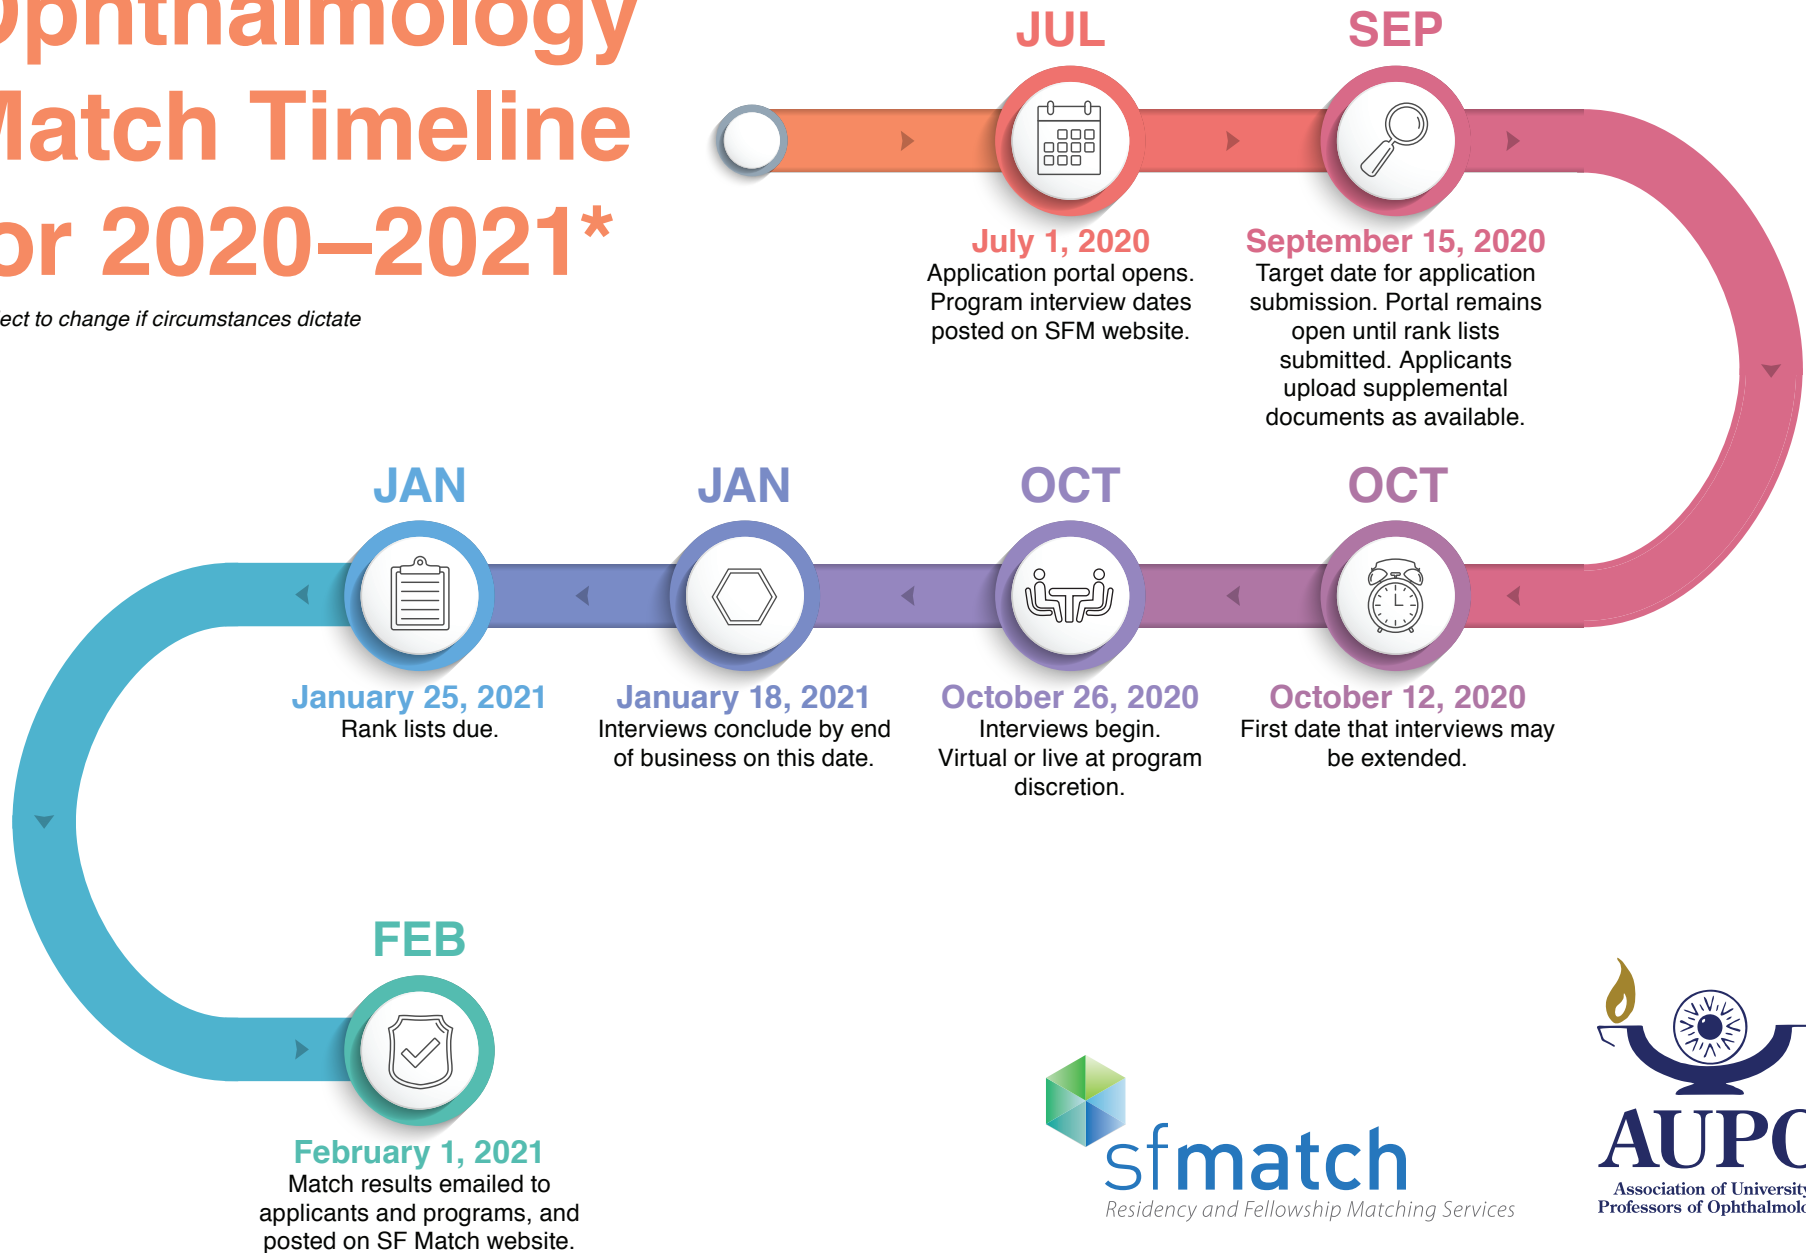

Ophthalmology Match Timeline for 2020–2021*

**Subject to change if circumstances dictate*

sfmatch

Residency and Fellowship Matching Services

AUPO

Association of University Professors of Ophthalmology